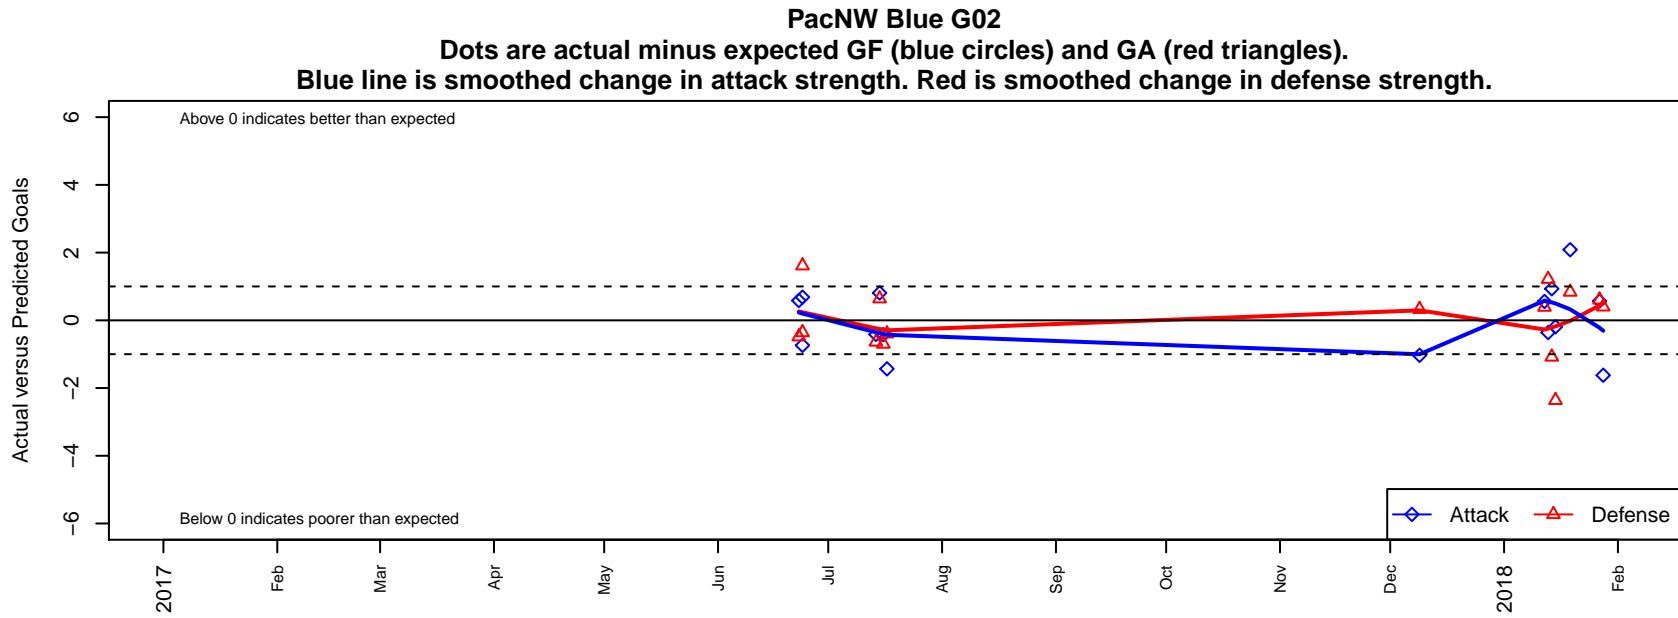

**attack and defense variance (black dot)
relative to other teams
and top 10 in region**

**attack and defense rating
relative to others at age
and all opponents in last 13 months**

PacNW Blue G02

Pacific Northwest SC
Tukwila, WA
G02 total strength=1747
attack=22.63 defense=31.42
fall league = RCL G02 Div 3

alt names used:
PAC NW BLUE 02 (WA)
PacNW G02 Blue B
PACNW Girls 02 Blue
PacNW G02 Blue B

Venues played:
2017 Rainier Challenge Copa U16
2017 Nike Crossfire Challenge Silver Group U1
2017 RCL G02 Div 3
2017 PacNW Winter Classic 2002 Showcase P