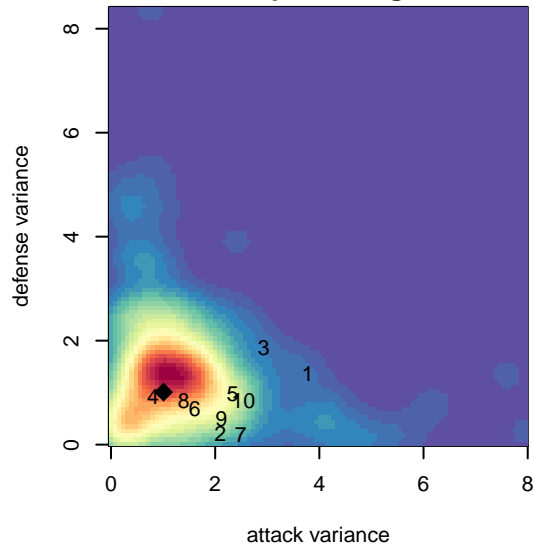

PacNW Blue G02

Pacific Northwest SC
Tukwila, WA
G02 total strength=1747
attack=22.63 defense=31.42
fall league = RCL G02 Div 3

alt names used:
PAC NW BLUE 02 (WA)
PacNW G02 Blue B
PACNW Girls 02 Blue
PacNW G02 Blue B

Venues played:
2017 Rainier Challenge Copa U16
2017 Nike Crossfire Challenge Silver Group U1
2017 RCL G02 Div 3
2017 PacNW Winter Classic 2002 Showcase P

**attack and defense variance (black dot)
relative to other teams
and top 10 in region**