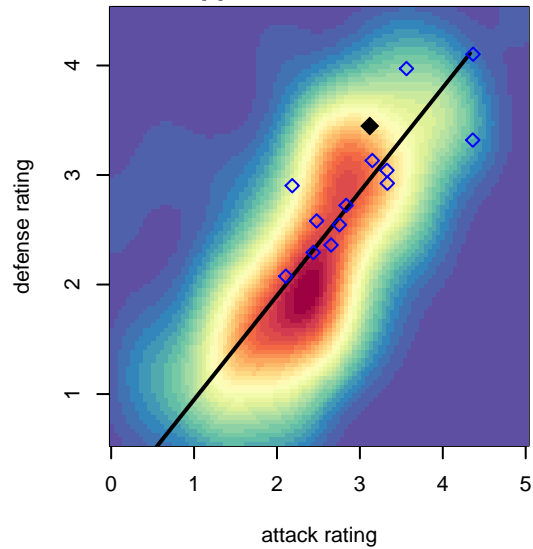

**attack and defense rating
relative to others at age
and all opponents in last 13 months**