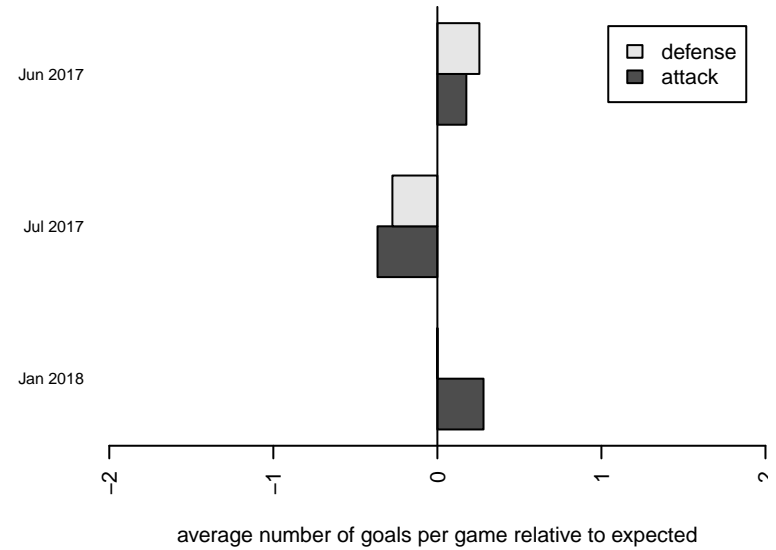

Venues played:
2017 Rainier Challenge Copa U16
2017 Nike Crossfire Challenge Silver Group U1
2017 RCL G02 Div 3
2017 PacNW Winter Classic 2002 Showcase P

**attack and defense variance (black dot)
relative to other teams
and top 10 in region**

**attack and defense rating
relative to others at age
and all opponents in last 13 months**

Performance relative to 13 month average

Performance relative to 13 month average

date	home		away		venue	pred.home	pred.away
2018-01-28	Eastside FC White G02	0	PacNW Blue G02	0	2017 RCL G02 Div 3	0.40	1.62
2018-01-27	PacNW Blue G02	2	Kitsap Alliance Red G02	0	2017 RCL G02 Div 3	1.43	0.60
2018-01-19	RV Slammers Orange G02	0	PacNW Blue G02	3	2017 RCL G02 Div 3	0.84	0.91
2018-01-15	PacNW Blue G02	1	Whatcom FC Rangers Gold G02	3	2017 PacNW Winter Classic 2002 Showcase	1.19	0.64
2018-01-14	FPSC Fury Black G02	2	PacNW Blue G02	2	2017 PacNW Winter Classic 2002 Showcase	0.92	1.07
2018-01-13	Indie Chicas Cyan G02	0	PacNW Blue G02	0	2017 PacNW Winter Classic 2002 Showcase	1.21	0.36
2018-01-12	PacNW Blue G02	2	ISC Gunners A G02	0	2017 PacNW Winter Classic 2002 Showcase	1.44	0.39
2017-12-09	Kent United Green G02	0	PacNW Blue G02	1	2017 RCL G02 Div 3	0.33	2.03
2017-07-17	Kitsap Alliance Red G02	1	PacNW Blue G02	0	2017 Nike Crossfire Challenge Silver Gro	0.60	1.43
2017-07-16	Spokane Sounders B G02	1	PacNW Blue G02	2	2017 Nike Crossfire Challenge Silver Gro	0.30	2.42
2017-07-15	Whatcom FC Rangers Gold G02	0	PacNW Blue G02	2	2017 Nike Crossfire Challenge Silver Gro	0.64	1.19
2017-07-14	PacNW Blue G02	2	Crossfire OR Blue I G02	1	2017 Nike Crossfire Challenge Silver Gro	2.42	0.36
2017-06-24	WPFC ECNL G03	1	PacNW Blue G02	1	2017 Rainier Challenge Copa U16	2.61	0.32
2017-06-24	PacNW Blue G02	0	WA Rush G02	3	2017 Rainier Challenge Copa U16	0.74	2.64
2017-06-23	PacNW Blue G02	2	FWFC Blue G02	1	2017 Rainier Challenge Copa U16	1.42	0.52