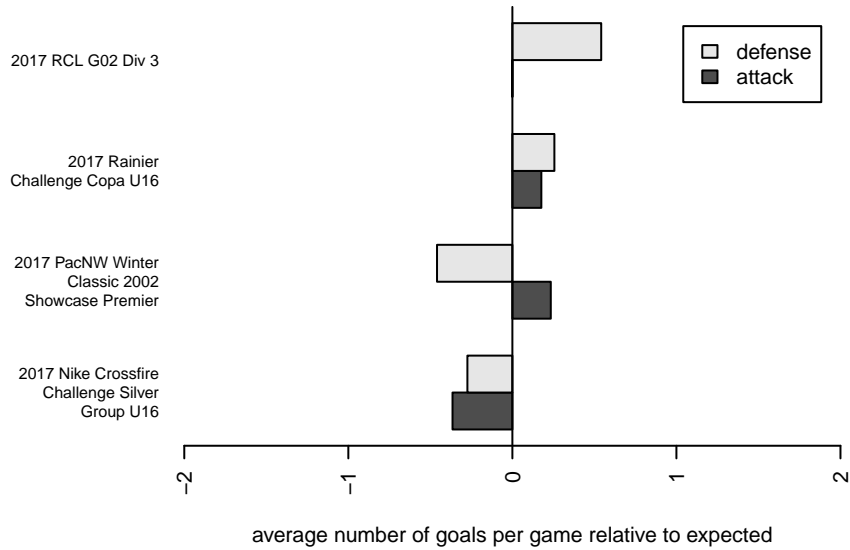

Performance relative to 13 month average