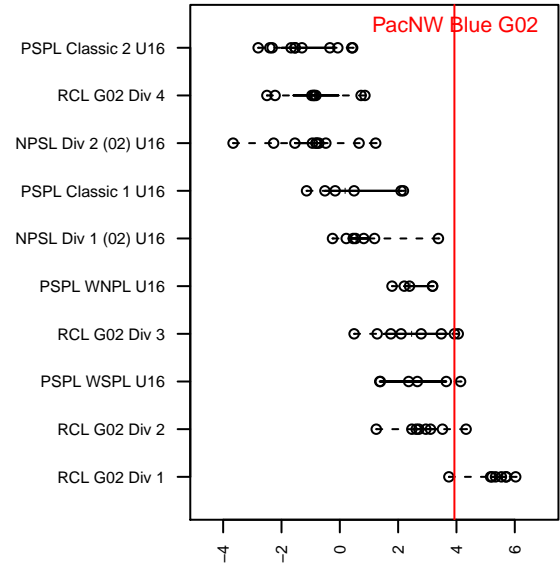

**attack and defense rating
relative to others at age
and all opponents in last 13 months**